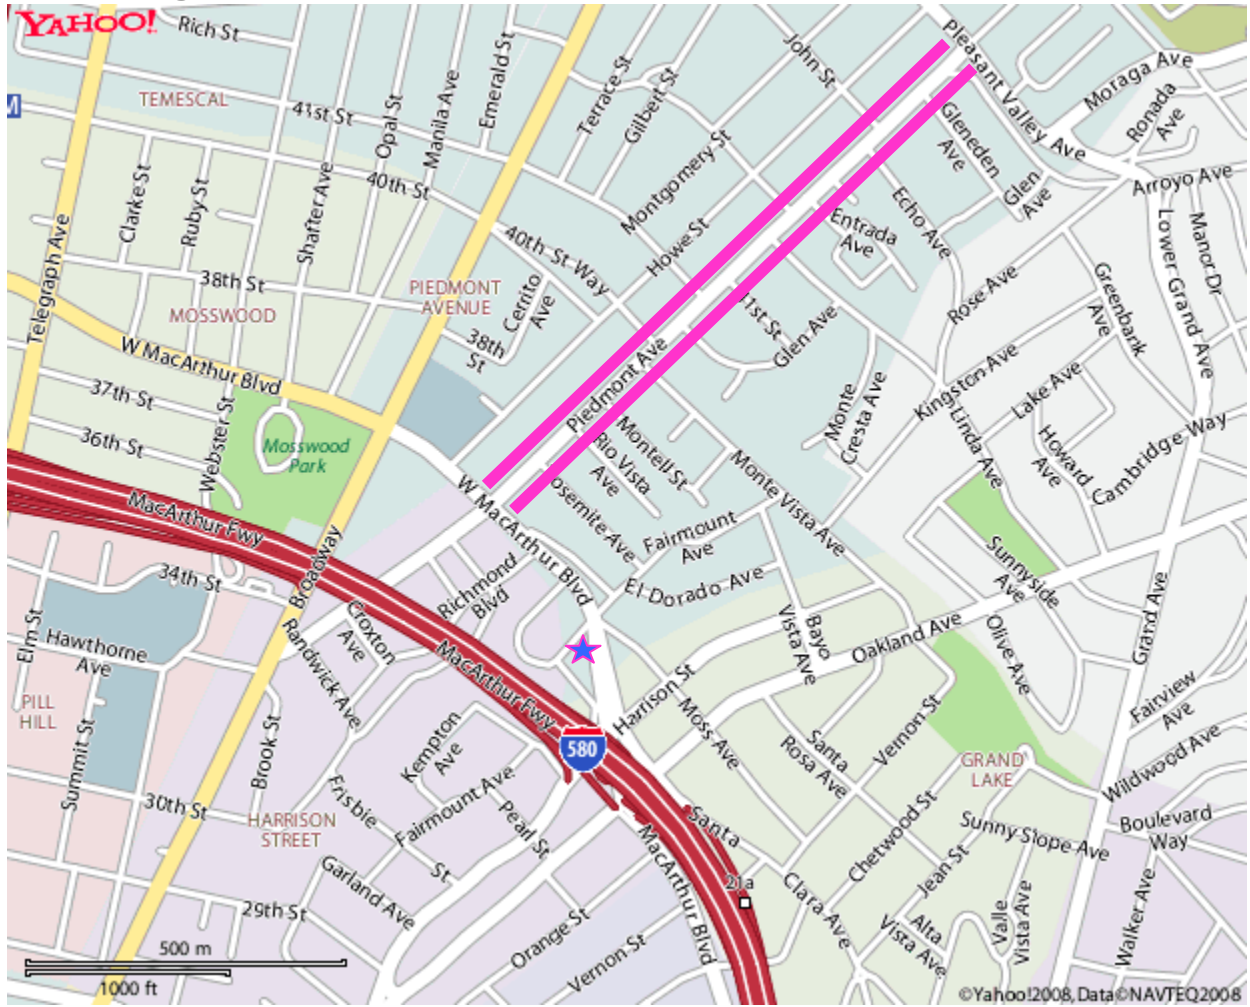

## BUDGET INN (Piedmont Avenue Commercial District, Oakland)

Phone: (510) 658-0550

- Approximately \$50 per night, per room
- 1.9 miles away from Lincoln University

★ Budget Inn

★ Lincoln University

★ **Budget Inn** Oakland

— Piedmont Avenue Commercial District

↓  
Lincoln University