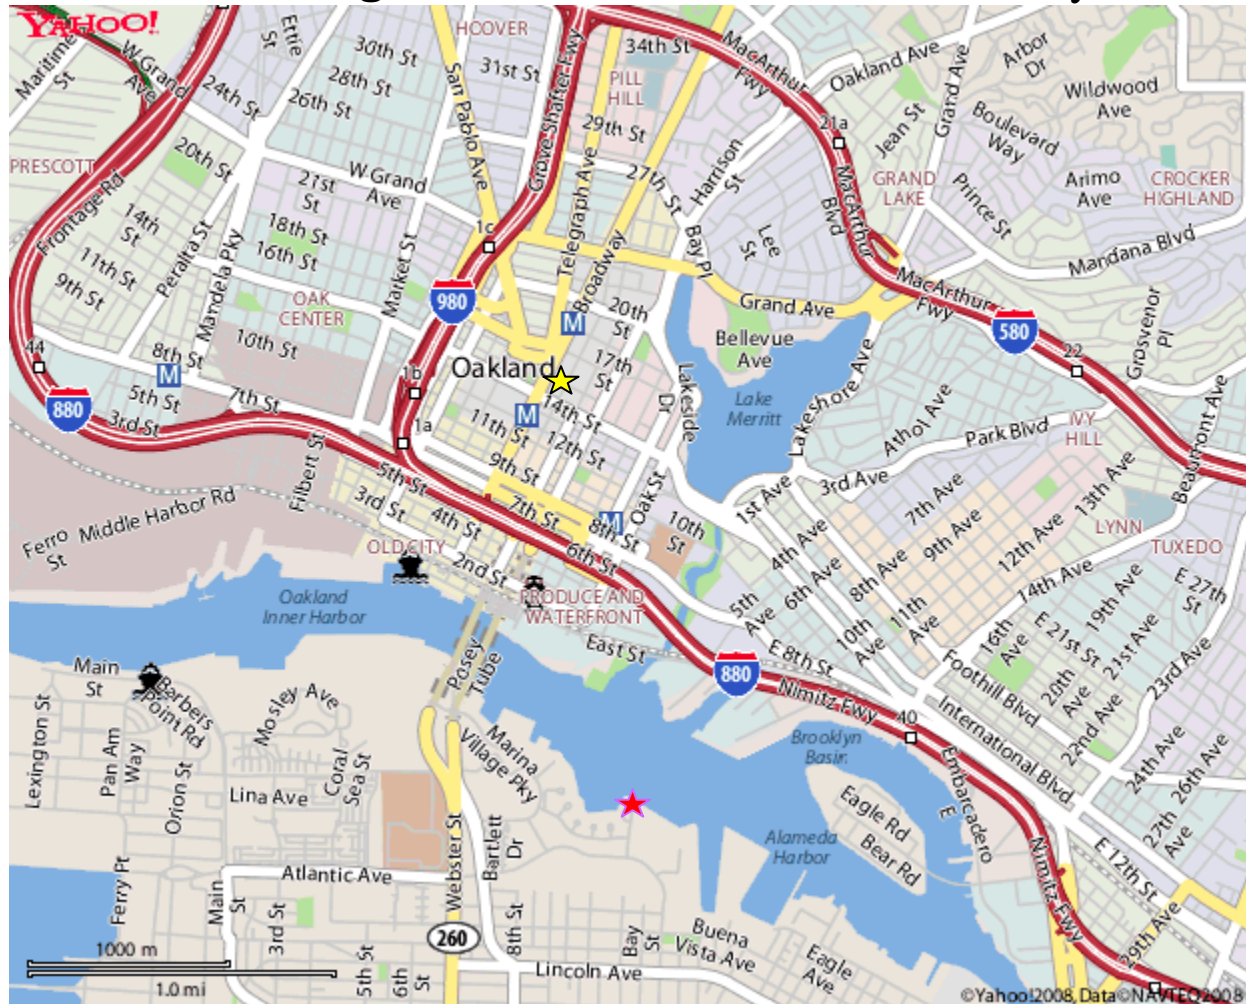

MARINA VILLAGE INN (Alameda)

<http://www.marinavillageinn.com/>

1151 Pacific Marina, Alameda, CA 94501

Phone: 1-800-345-0304 or (510) 523-9450

- Approximately $55-$90 per night, per room through online reservation, otherwise approximately $90-$100 per night, per room

- 2.9 miles away from Lincoln University

★ **Marina Village Inn**

★ **Lincoln University**