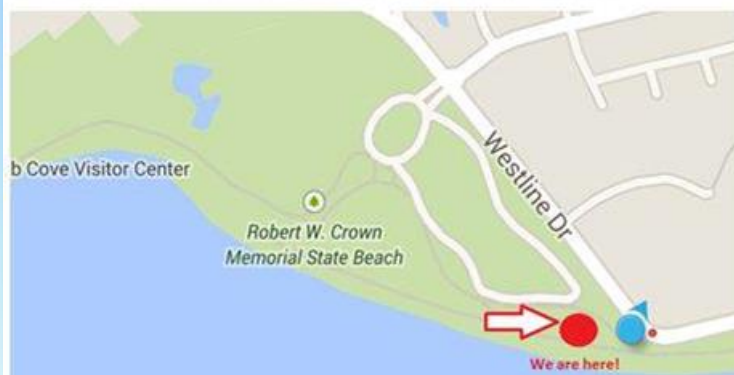

LU SUMMMER BARBECUE

Directions:

Alameda Beach, across 310 Westline Drive, CA 94501

Join us for our BBQ party!!!

SATURDAY, JUNE 27th, 2015

10.00 A.M. - 3.00 P.M.

ALAMEDA BEACH

Food and Drinks provided